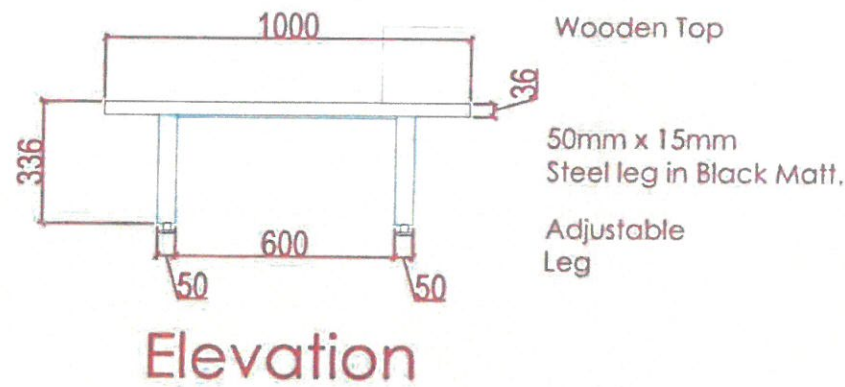

Rectangular table

Lounge Table - 4th floor

Rectangular table with wooden legs in laminate finish with dimensions: W1800mm x D1000mm

*1800 x 1000 x 36 ⇒ PC Top
 Starwood r3
 Any Sonoma oak*

Straight

*1 Panel
 metal leg with Radi Co*