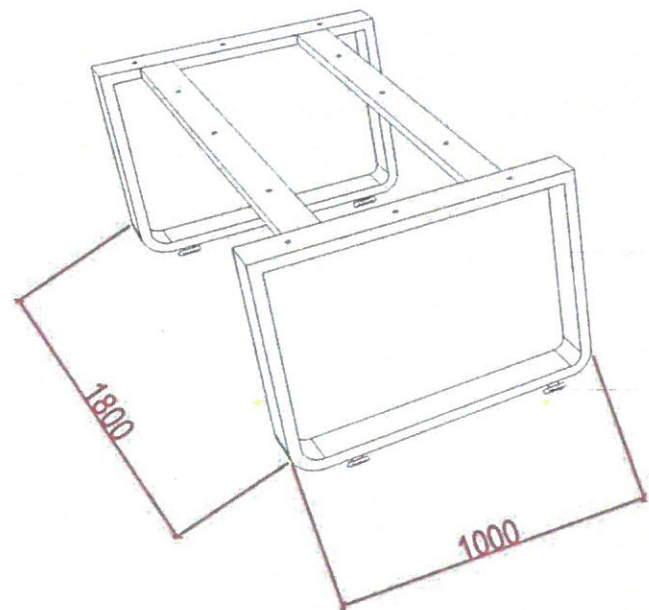

Rectangular table

Lounge Table - 4th floor

Rectangular table with wooden legs in laminate finish with dimensions: W1800mm x D1000mm

*1800 x 1000 x 36 ⇒ PC Top
 Starwood r3
 Any Sonoma oak*

Straight

*1 Panel
 metal leg with Radi Co*