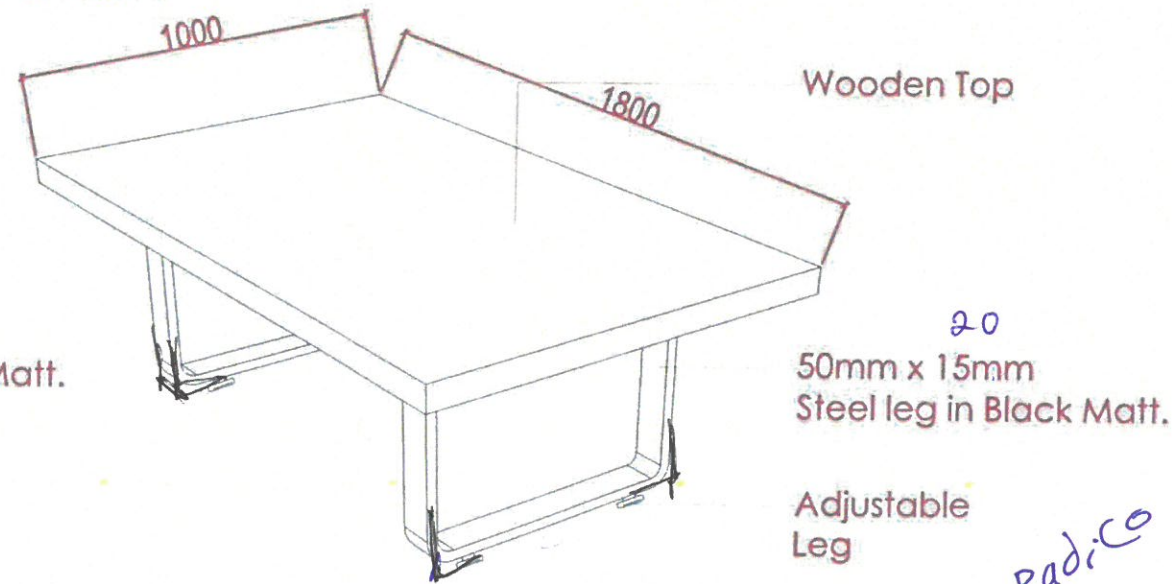

Rectangular table

Lounge Table - 4th floor

Rectangular table with wooden legs in laminate finish with dimensions: W1800mm x D1000mm

*1800 x 1000 x 36 ⇒ PC Top
 Starwood r3
 Any Sonoma oak*

Straight

*1 Panel
 metal leg with Radi Co*