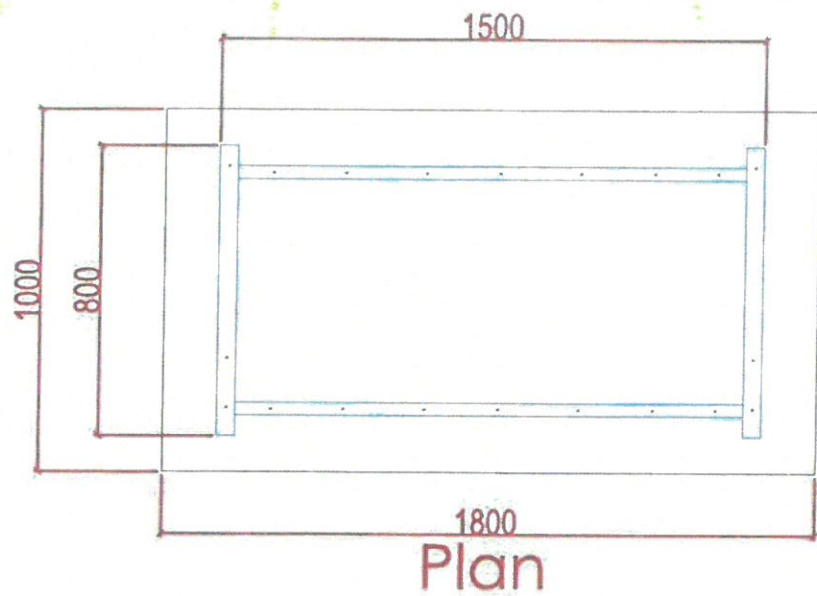

Rectangular table

Lounge Table - 4th floor

Rectangular table with wooden legs in laminate finish with dimensions: W1800mm x D1000mm

*1800 x 1000 x 36 ⇒ PC Top
 Starwood r3
 Any Sonoma oak*

Straight

*1 Panel
 metal leg with Radi Co*

Sheet title
 4th floor
 Lounge Table - 4th floor
 Floor Plan/Elevations

Dwg No. No.
 WS-DS-SD-FT-007 SHEET 1